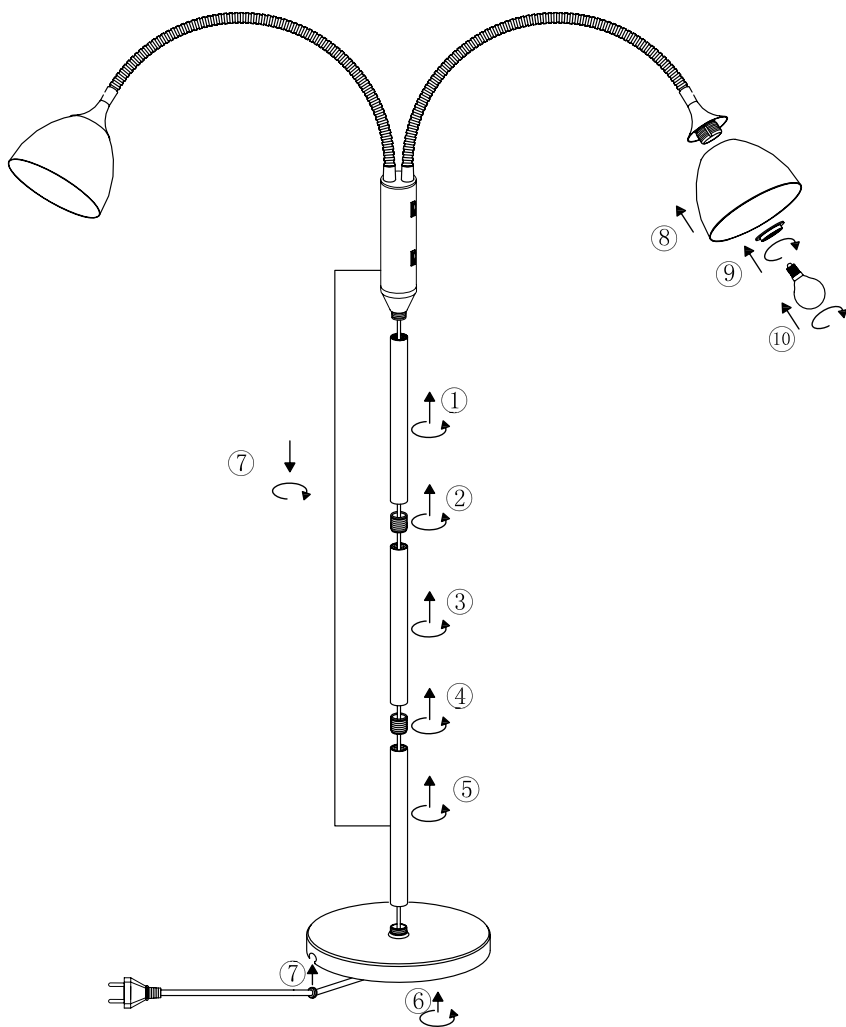

Monteringsanvisning